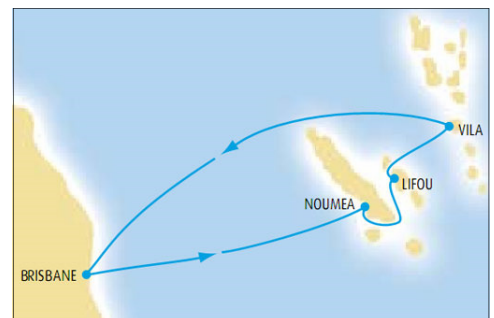

Hash Cruise

7 day Cruise with P&O - Brisbane to Brisbane
Departs on **Saturday 29 August 2009**

What about a cruise with like minded people?
Ever wanted to start a new kennel?
Maybe have a "Run on the P&O Sun"?

Cruising is great value for money - all of your transport, food and entertainment costs are included!

And you don't have to drive home after a night out!

Prices start at \$814 per person - plus we'll give you \$75 per person to spend at the bar!!